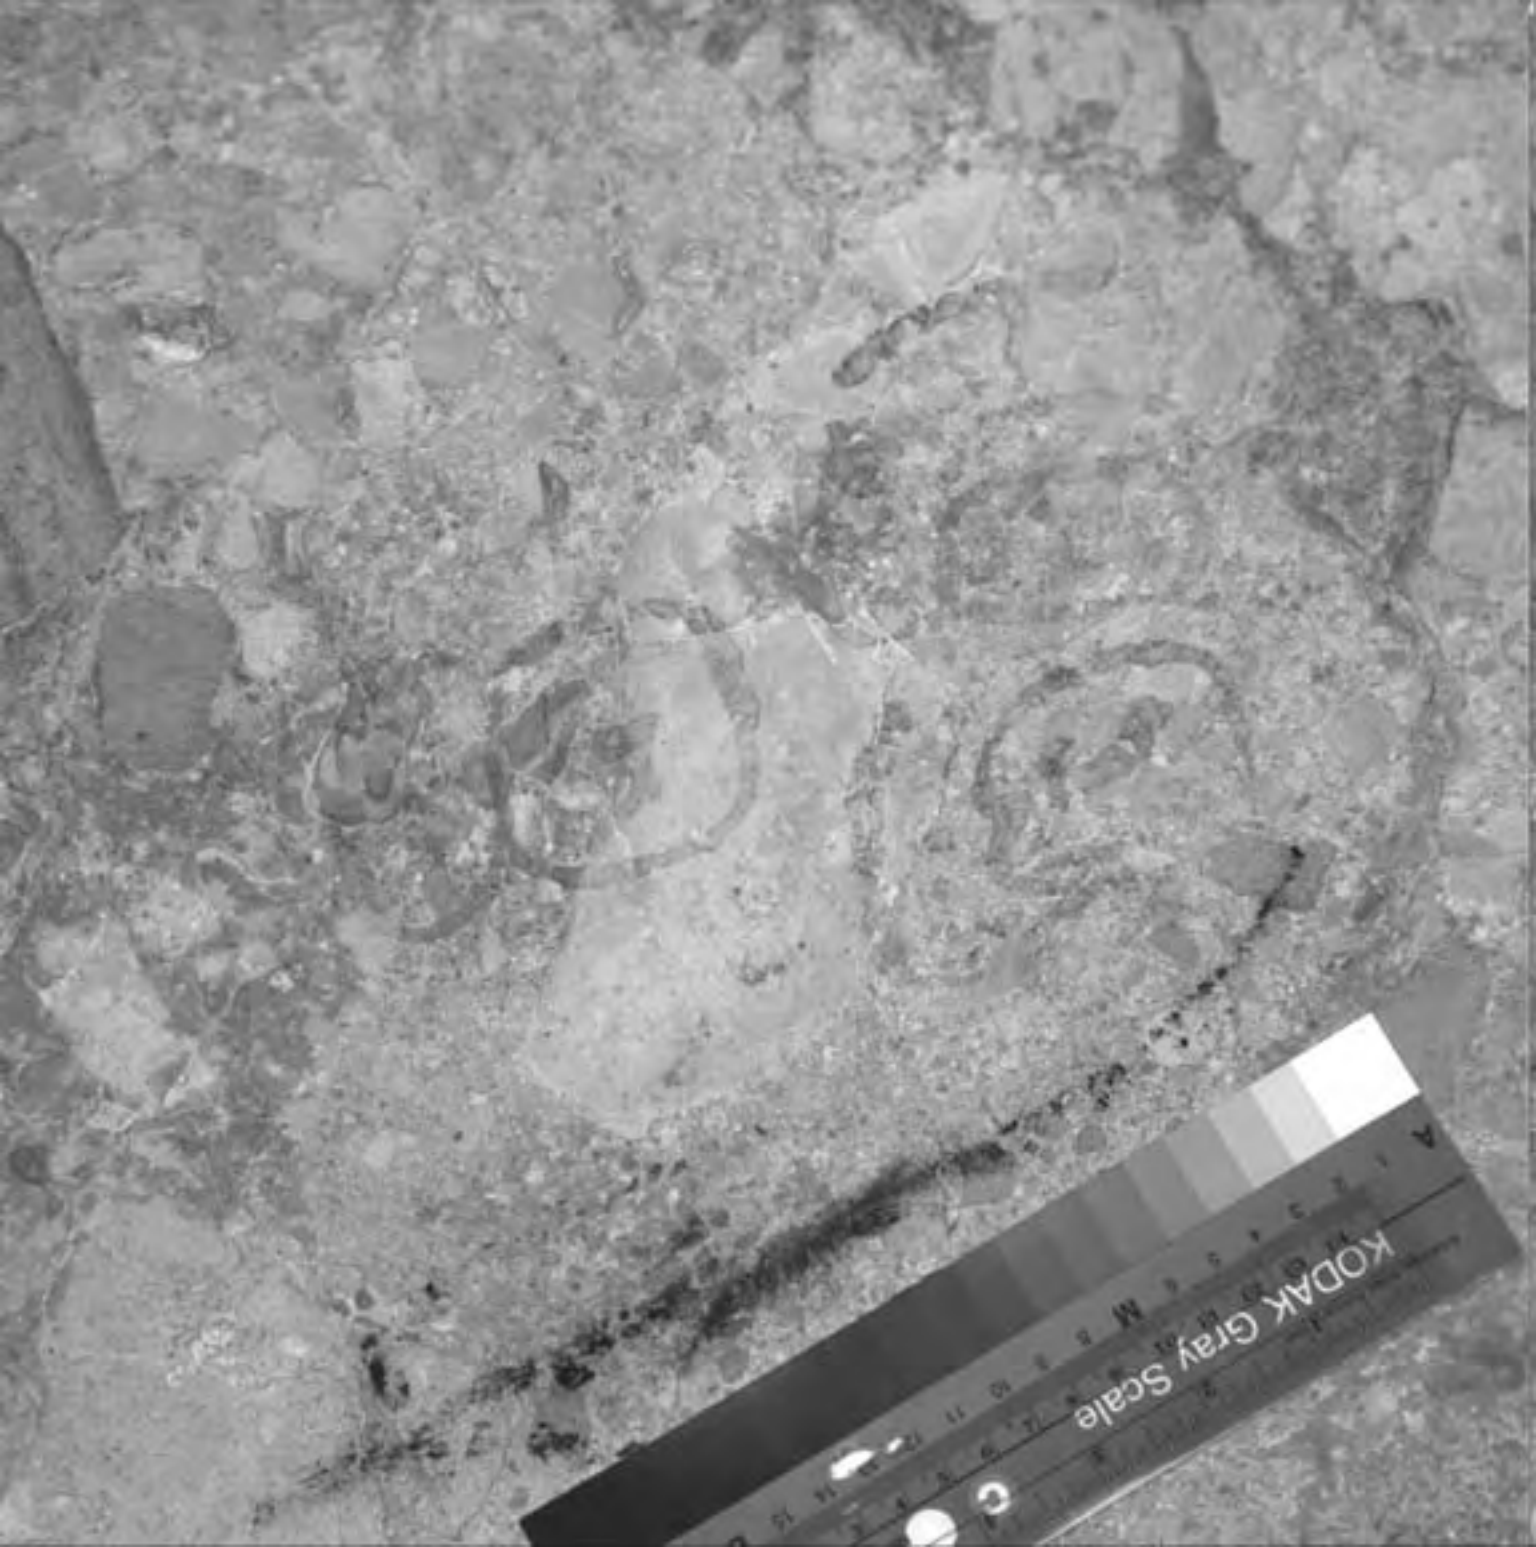

Drawing 64 is shot in one piece.

The sequence is as follows:

Inclination: +21 degrees (wall is approximately 25 degrees)
Distance from wall: 74"

File	Filter	Gain	Flash (1/x)
d64__00	2	14	1
d64__01	6	8	2
d64__02	7	4	2
d64__03	9	2	2
d64__04	10	4	2
d64__05	13	12	2
d64__06	4	12	2
d64__07	5	8	2

KODAK Gray Scale