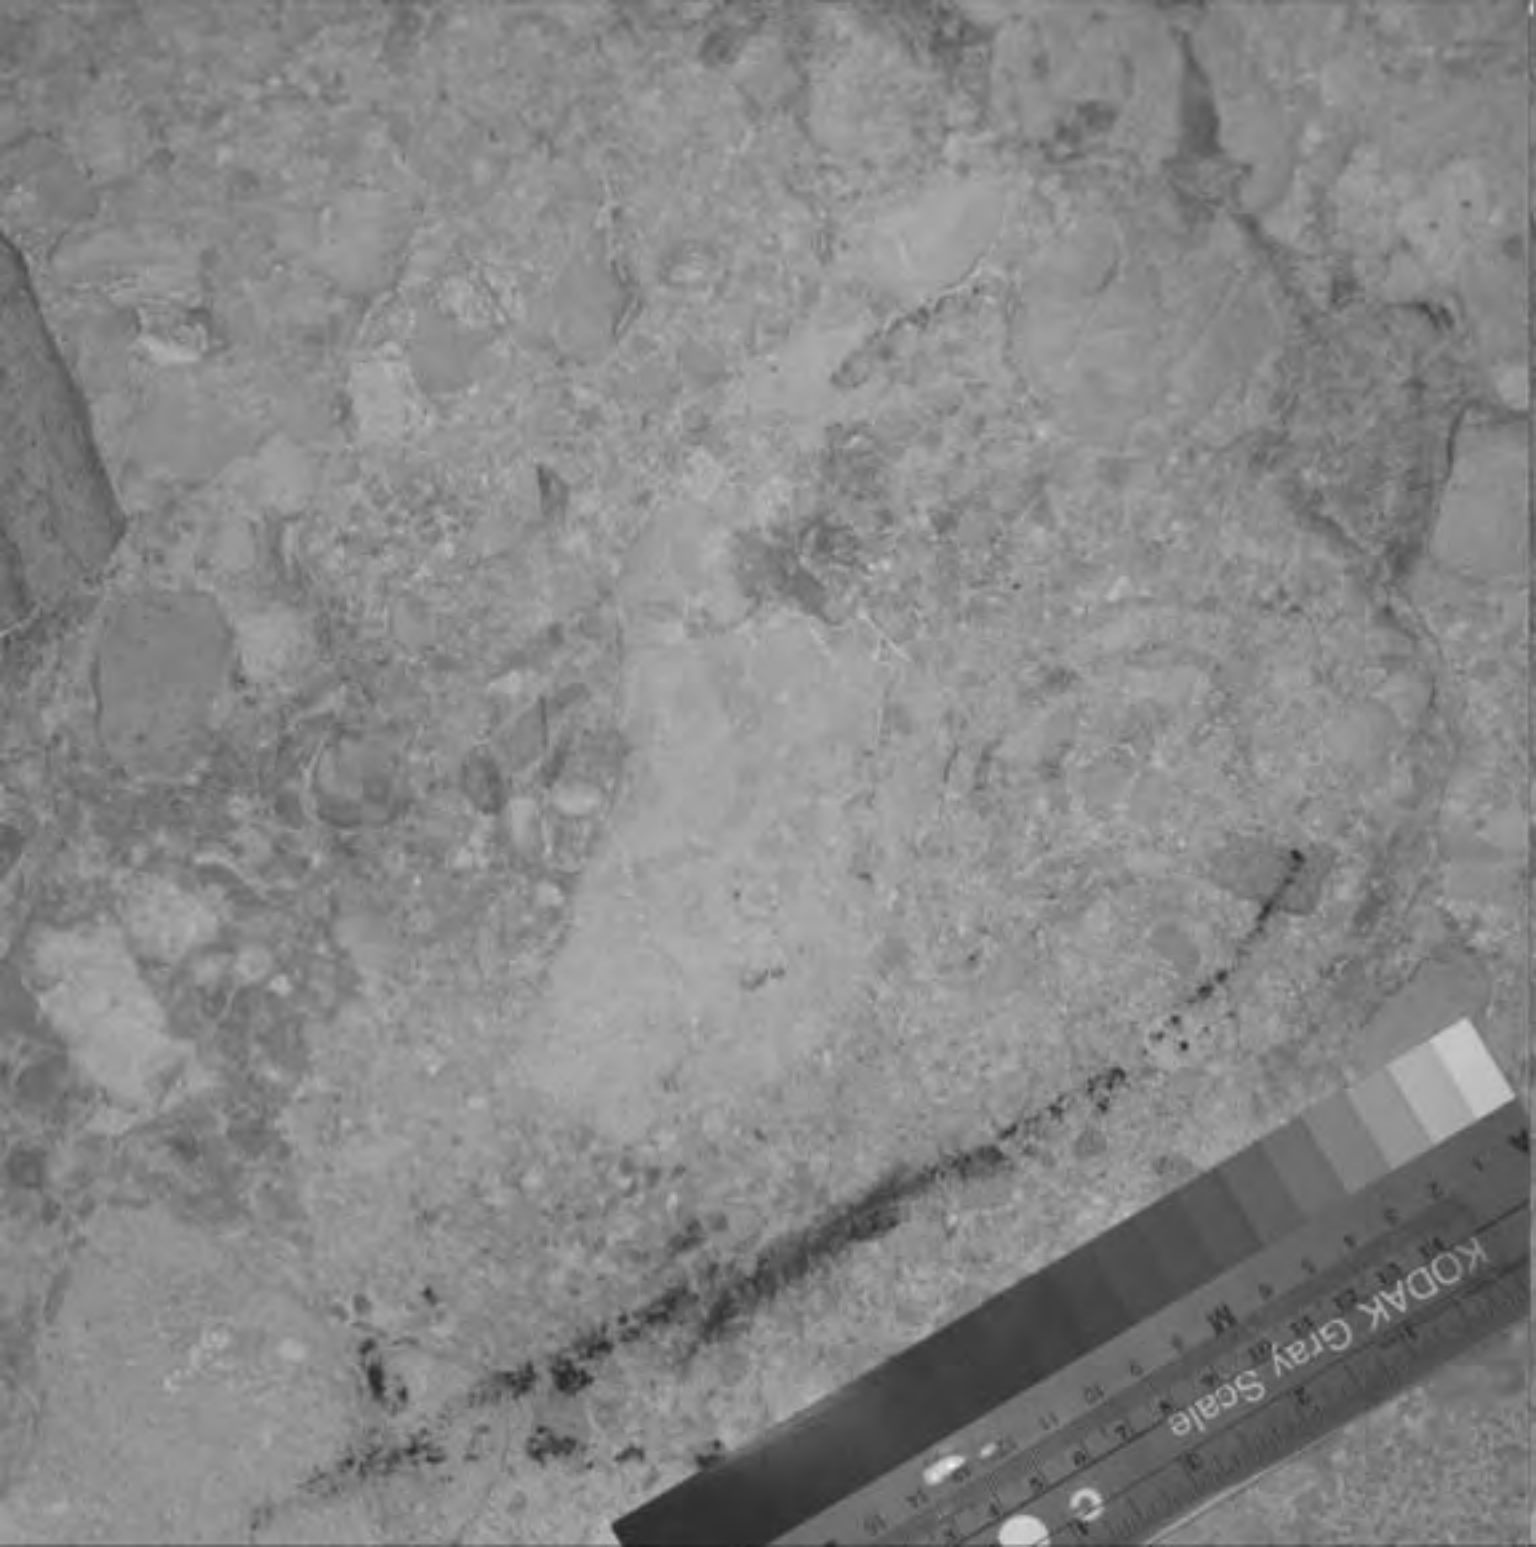

Drawing 64 is shot in one piece.

The sequence is as follows:

Inclination: +21 degrees (wall is approximately 25 degrees)
Distance from wall: 74"

File	Filter	Gain	Flash (1/x)
d64__00	2	14	1
d64__01	6	8	2
d64__02	7	4	2
d64__03	9	2	2
d64__04	10	4	2
d64__05	13	12	2
d64__06	4	12	2
d64__07	5	8	2

KODAK Gray Scale